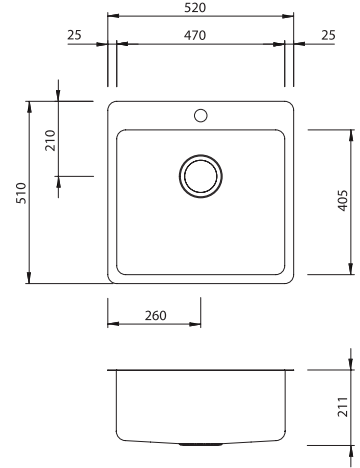

Sonetto

SN1051

Sonetto Large Bowl Topmount Sink

All dimensions in mm

Specifications /

Sink size	520W x 510H mm
Bowl size	Large Bowl 470W x 405H x 205D / 39L
Construction	Fabricated with 25 mm radius corners, Softtone® and soundproofing.
Material	304 grade, 18/10 brushed stainless steel (1.2 mm thick)
Installation	Topmount
Fixings	Installation clips supplied
Min cabinet size	600 mm
Tap holes	1 tap hole only
Waste fittings	1 x 90 mm basket waste included
Overflow	Not available
Carton size	600 x 570 x 270 mm
Weight	7 kg
Warranty	Lifetime manufacturer's warranty (refer to oliveri.com.au)
Maintenance and care instructions	All surfaces should be cleaned with mild liquid detergent or soap and water. To maintain the shine on your Oliveri stainless steel sink, we recommended the use of any of the easy to obtain, non-abrasive stainless steel cleaners or metal polishes.