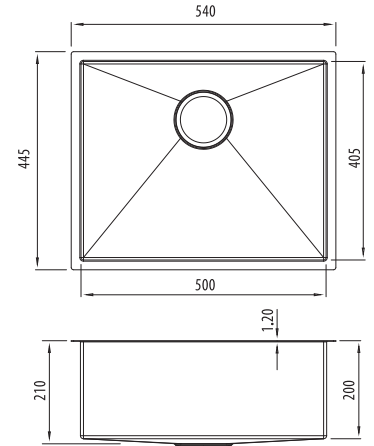

## SB50GM

Single Bowl Gunmetal Sink

All dimensions in mm

### Specifications /

<b>Sink size</b>	540W x 445H mm
<b>Bowl size</b>	Large Bowl 500W x 405H x 200D / 40L
<b>Construction</b>	Fabricated with 5mm radius corners, Softtone® and soundproofing
<b>Material</b>	304 grade, 18/10 coloured stainless steel (1.2 mm thick)
<b>Installation</b>	Topmount, undermount or flushmount
<b>Fixings</b>	Topmount clips supplied only
<b>Min cabinet size</b>	600 mm
<b>Tap holes</b>	N/A
<b>Waste fittings</b>	1 x 90 mm coloured basket waste included
<b>Overflow</b>	Not available
<b>Carton size</b>	640 x 540 x 330 mm
<b>Weight</b>	15 kg
<b>Warranty</b>	Lifetime manufacturer's warranty (refer to oliveri.com.au)
<b>Maintenance and care instructions</b>	All surfaces should be cleaned with mild liquid detergent or soap and water. To maintain the shine on your Oliveri stainless steel sink, we recommended the use of any of the easy to obtain, non-abrasive stainless steel cleaners or metal polishes.